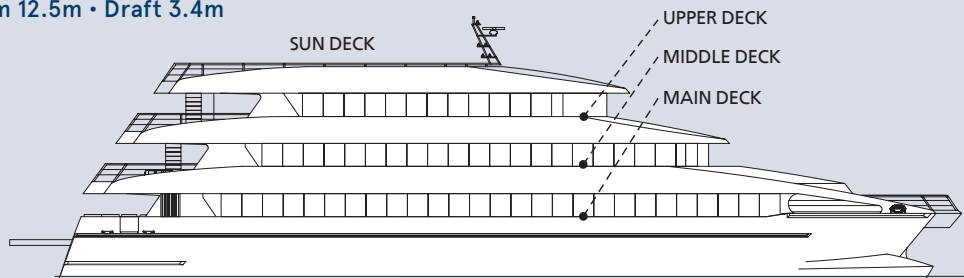

# MV. Yasawa Princess II DECK PLAN

44 guests | 22 cabins | 22 crew  
Length 45.8m • Beam 12.5m • Draft 3.4m

## Upper Deck Lounge