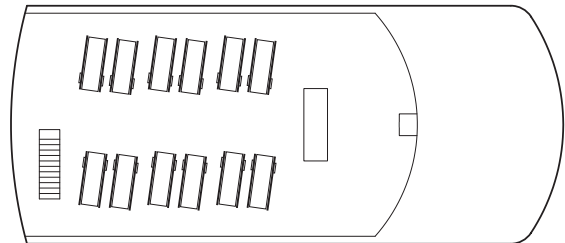

**BLUE LAGOON
CRUISES**

MV. Yasawa Princess II DECK PLAN

44 guests | 22 cabins | 22 crew
Length 45.8m • Beam 12.5m • Draft 3.4m

Upper Deck Lounge

Sun Deck

Middle Deck - 9 Orchid Cabins and 2 Hibiscus Cabins

Main Deck - 11 Orchid Cabins

Cabin Configuration Key

- Orchid Cabins
  1 Queen or 2 Single Beds
- Hibiscus Cabins
  1 Queen or 2 Single Beds