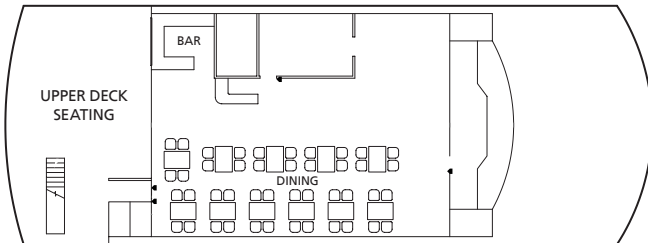

Upper Deck Lounge