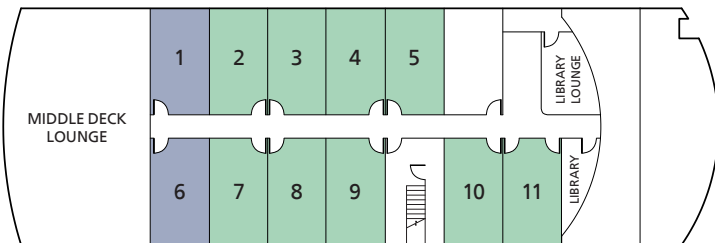

Middle Deck - 9 Orchid Cabins and 2 Hibiscus Cabins